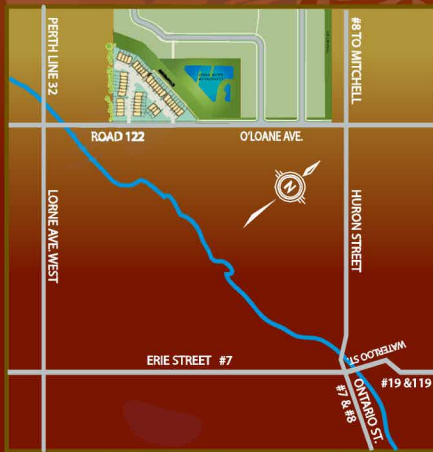

AVON | WEST STRATFORD TOWNHOMES Site Map

Division of Werner Bromberg Ltd.

O'LOANE AVENUE